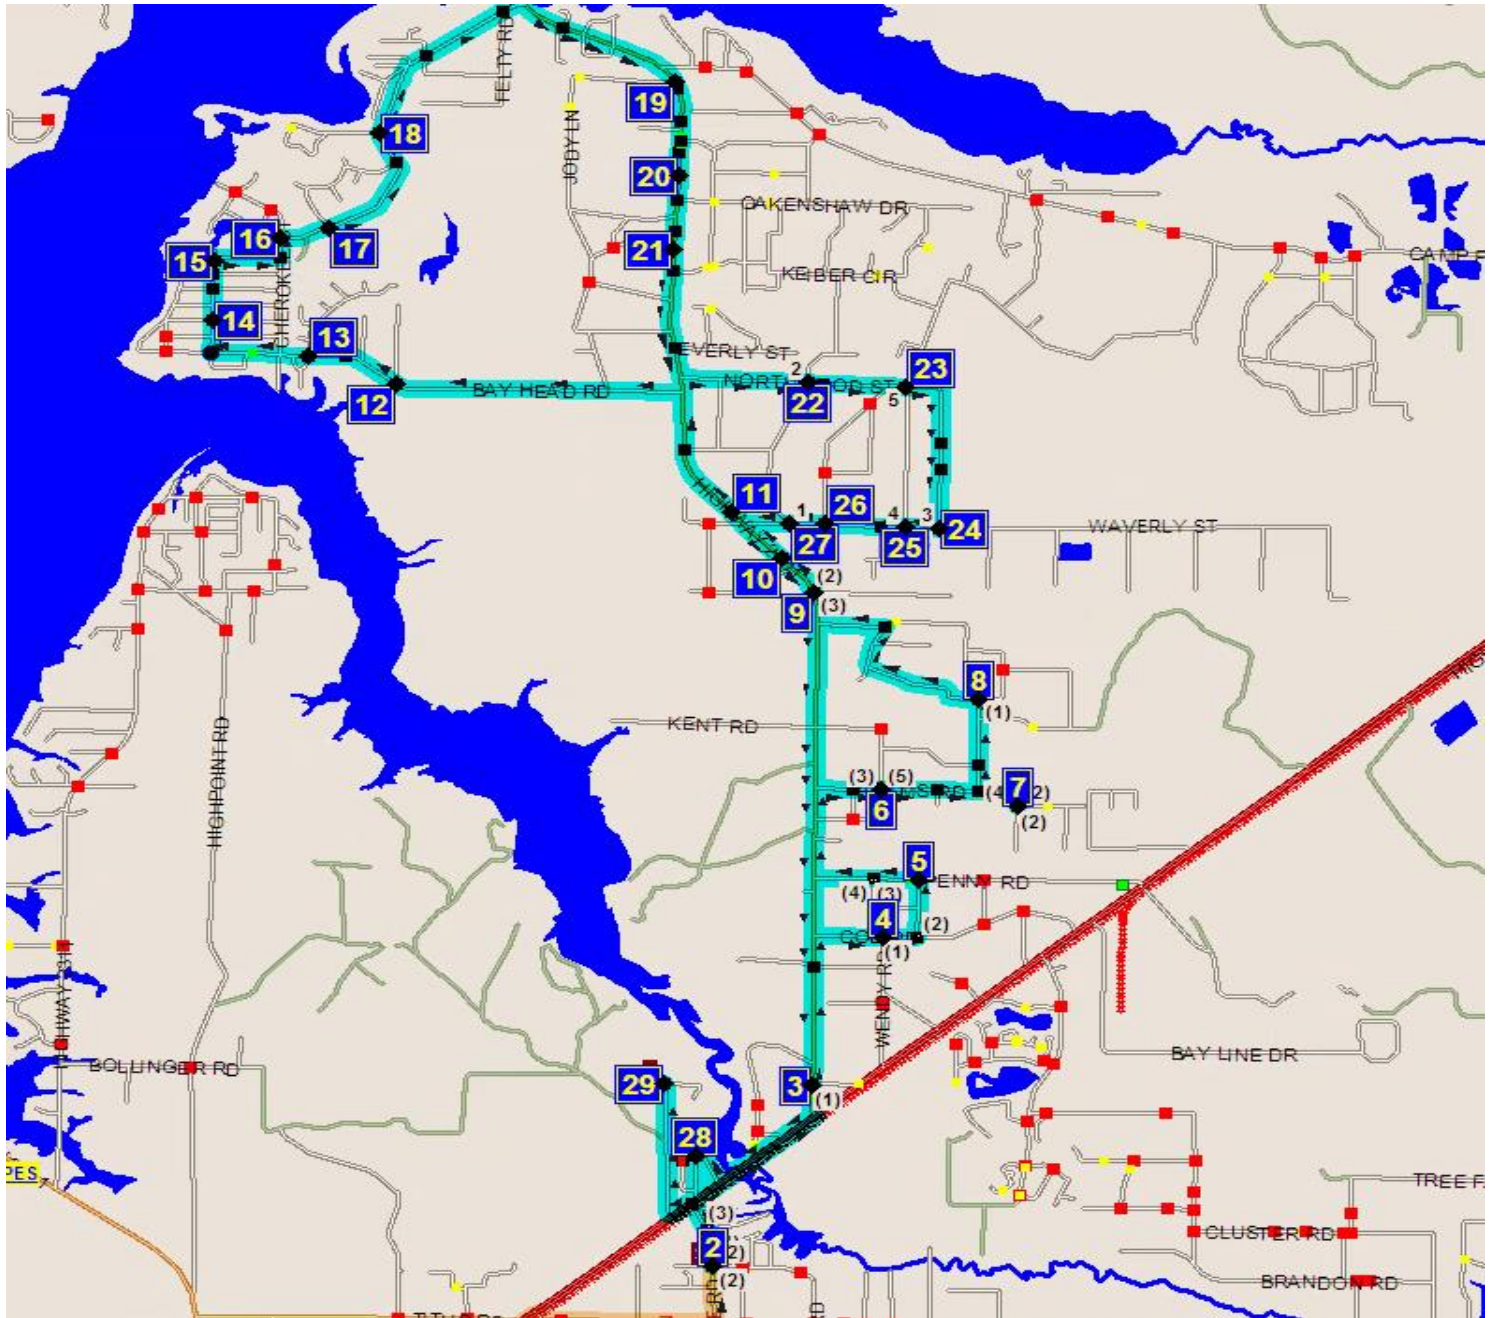

TOMMY SMITH

Bus:689-ESE

8:06 am	GARAGE	MERRITT BROWN MIDDLE SCHOOL
8:11 am	ARRIVE	TOMMY SMITH ELEMENTARY
8:56 am	ORIGIN	TOMMY SMITH ELEMENTARY
9:00 am	START	JOHN PITTS RD @ STEWART DR
9:05 am	STOP	JOHN PITTS RD @ SUNWOOD RD
9:10 am	STOP	JOHN PITTS RD @ HATHAWAY RD
9:15 am	STOP	JOHN PITTS RD @ OLD MAJETTE TOWER R
9:20 am	STOP	JOHN PITTS RD @ ADALEE RD
9:25 am	STOP	JOHN PITTS RD @ AMBER WAY
9:30 am	STOP	ADALEE RD @ BRANDON RD
9:35 am	STOP	CLUSTER RD @ TREE FARM RD
9:40 am	STOP	BAYOU GEORGE DR @ BLUEBERRY RD
9:45 am	STOP	BAYOU GEORGE DR @ SWEETBRIAR RD
9:50 am	STOP	BAYOU GEORGE DR @ KATIE WAY
10:00 am	STOP	BAYOU GEORGE DR @ LAKE JOANNA DR
10:05 am	STOP	BAYOU GEORGE DR @ RACHEL WAY
10:15 am	END	7100 NOEL RD (GATEWAY APTS)
10:25 am	GARAGE	MERRITT BROWN MIDDLE SCHOOL